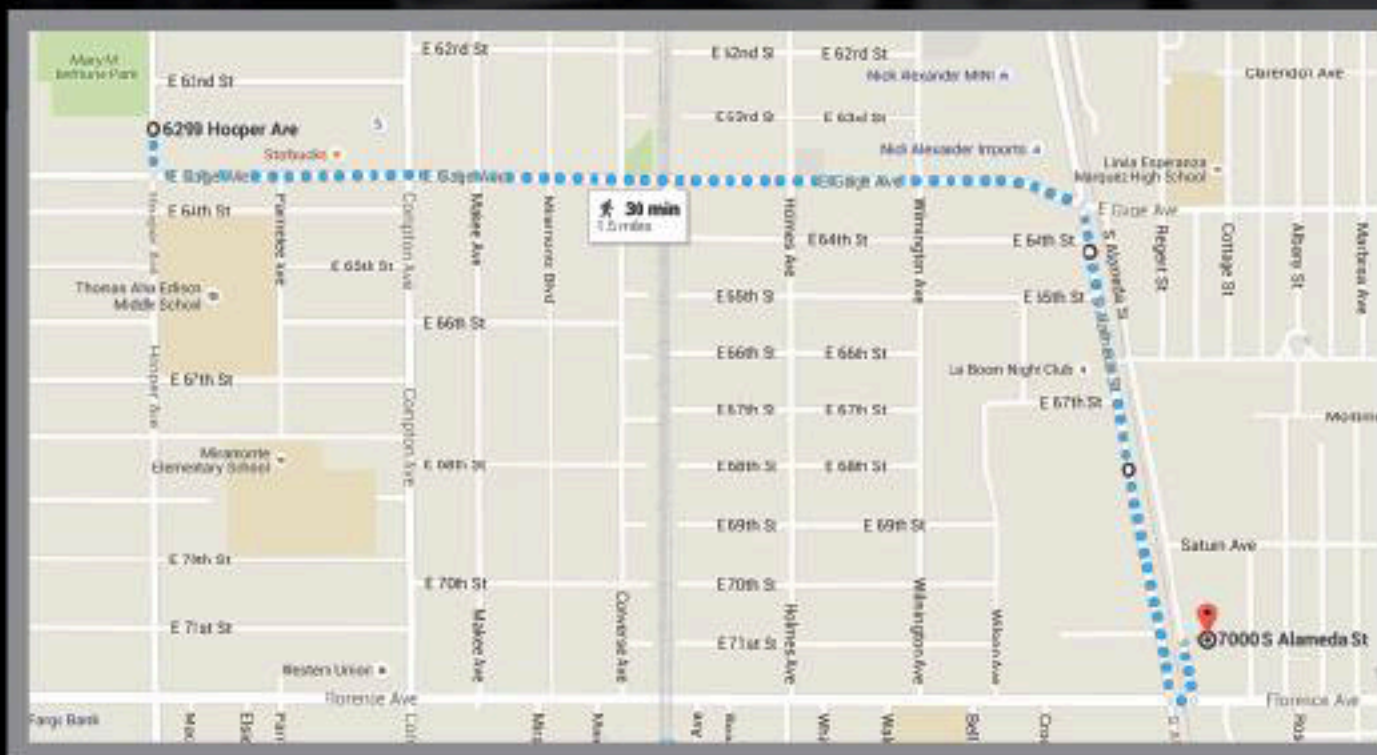

MARCH FOR

RESPECT,

DIGNITY+

A VOICE ON THE JOB

APRIL 4TH 2016 10:30AM

COINCIDING WITH CHEDRAUI (EL SUPER) ANNUAL SHAREHOLDERS MEETING

STARTING POINT

Mary M. Bethune Park
(near El Super #13)
1244 E 61st St, Los Angeles, CA 90001

END POINT

El Super
7000 S Alameda St
Huntington Park, CA 90255